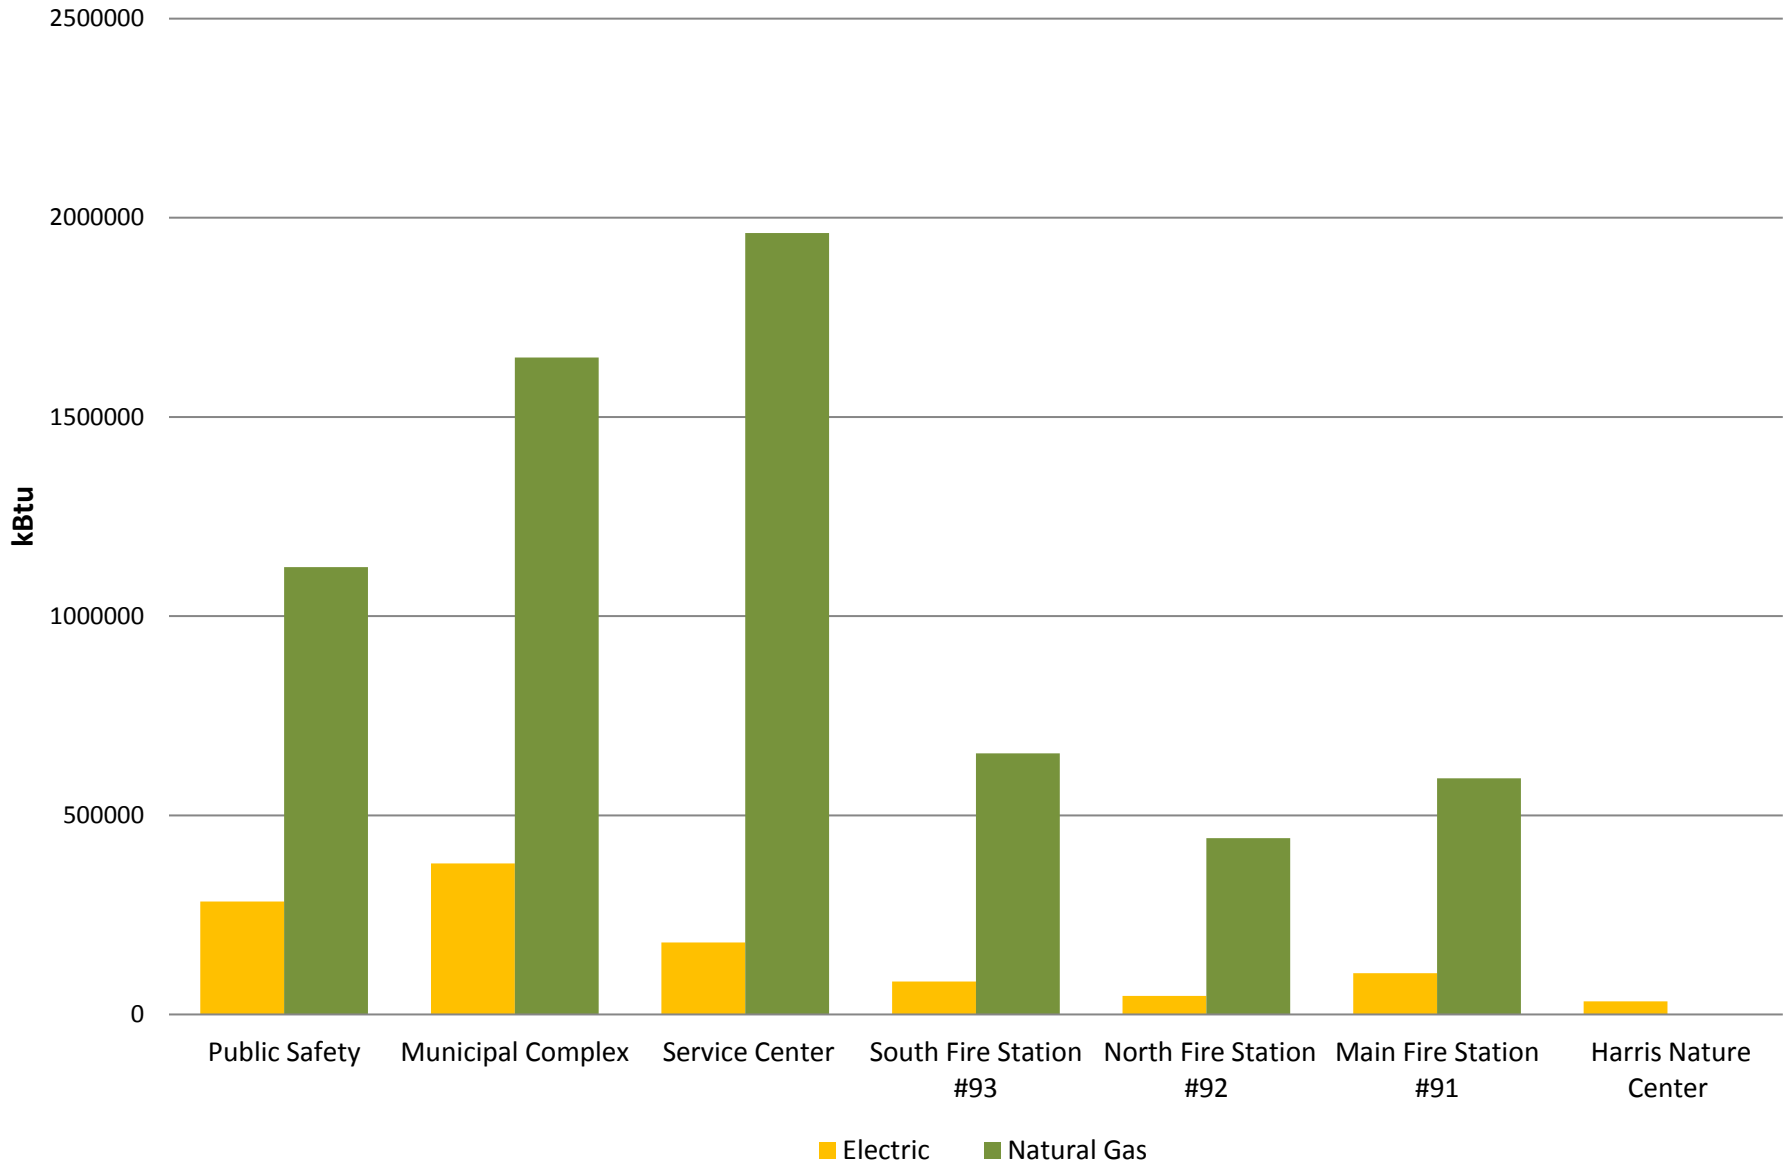

Meridian Township

Gas & Electric Breakdown (2015/2016)