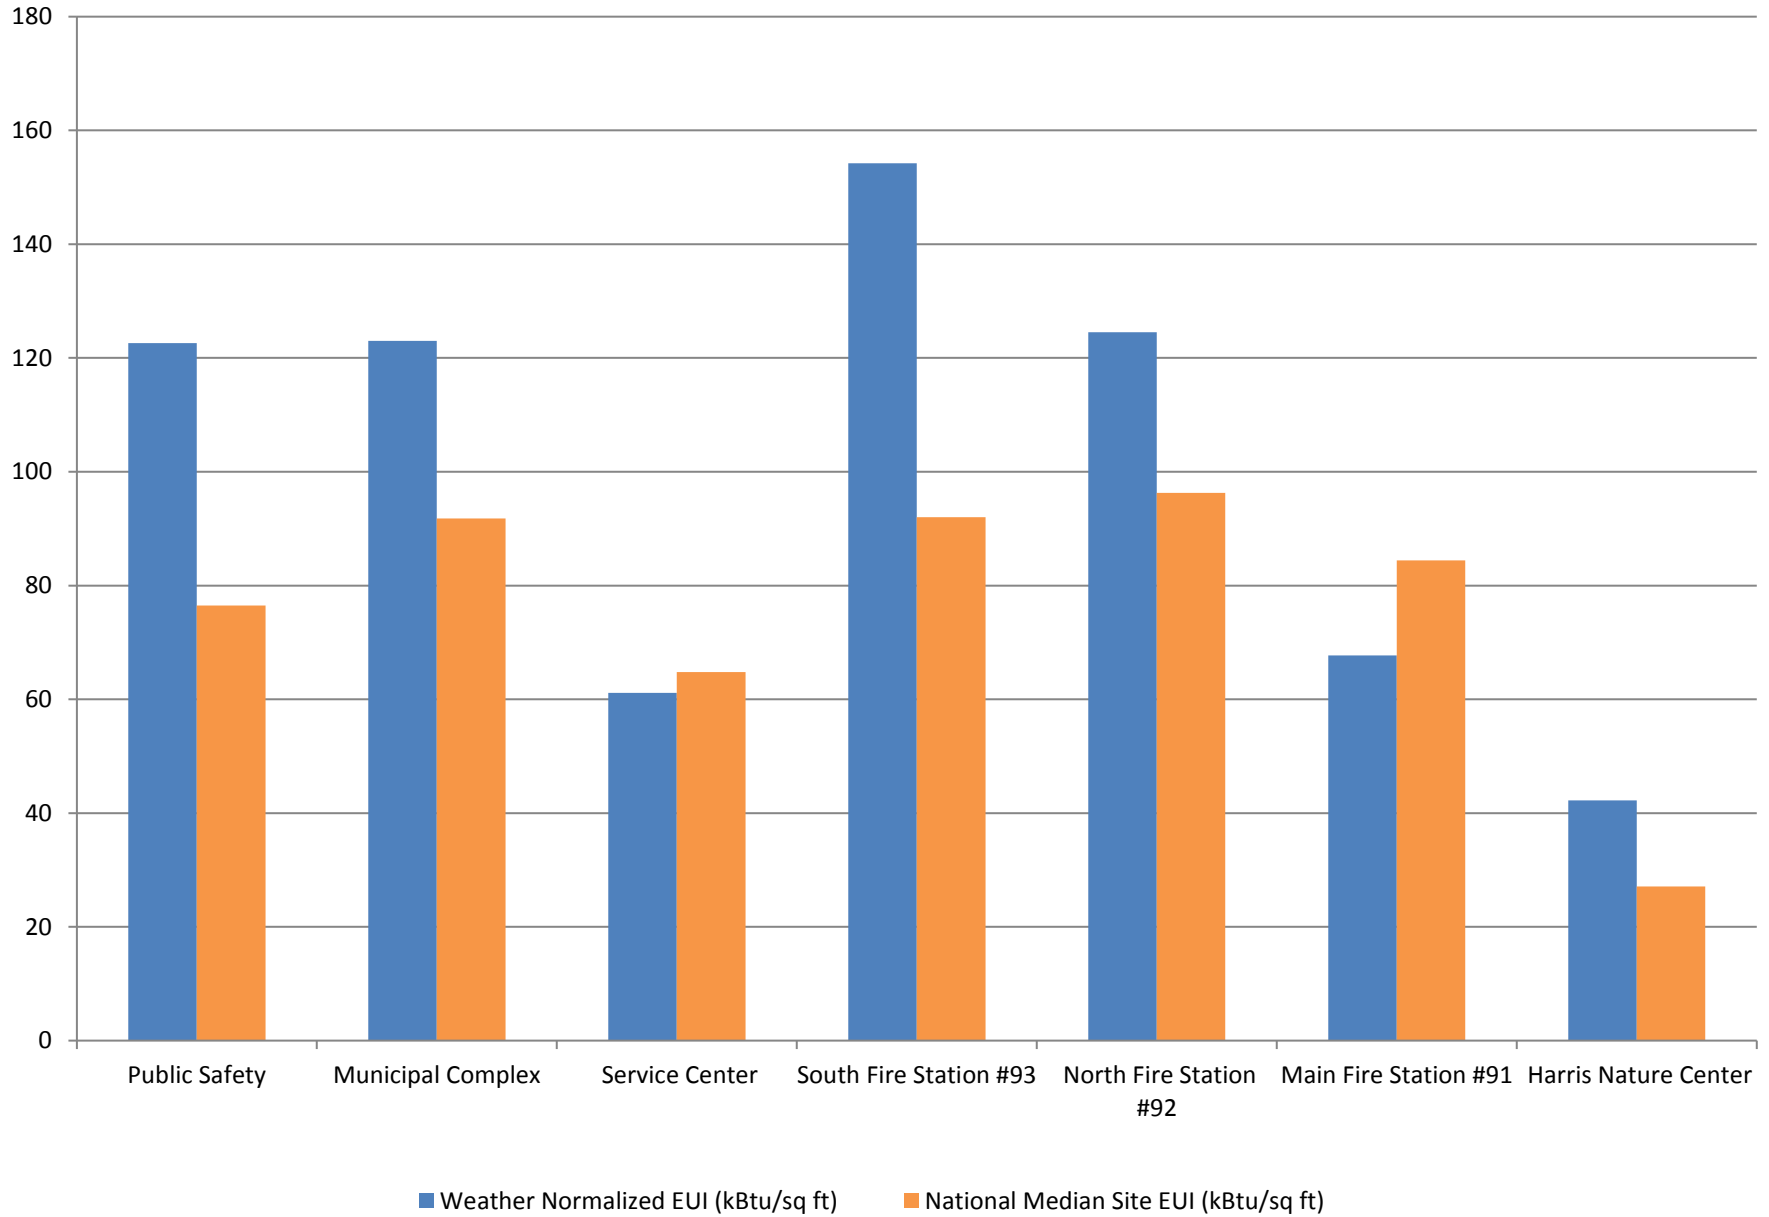

Meridian Township

Energy Performance - 2015/2016